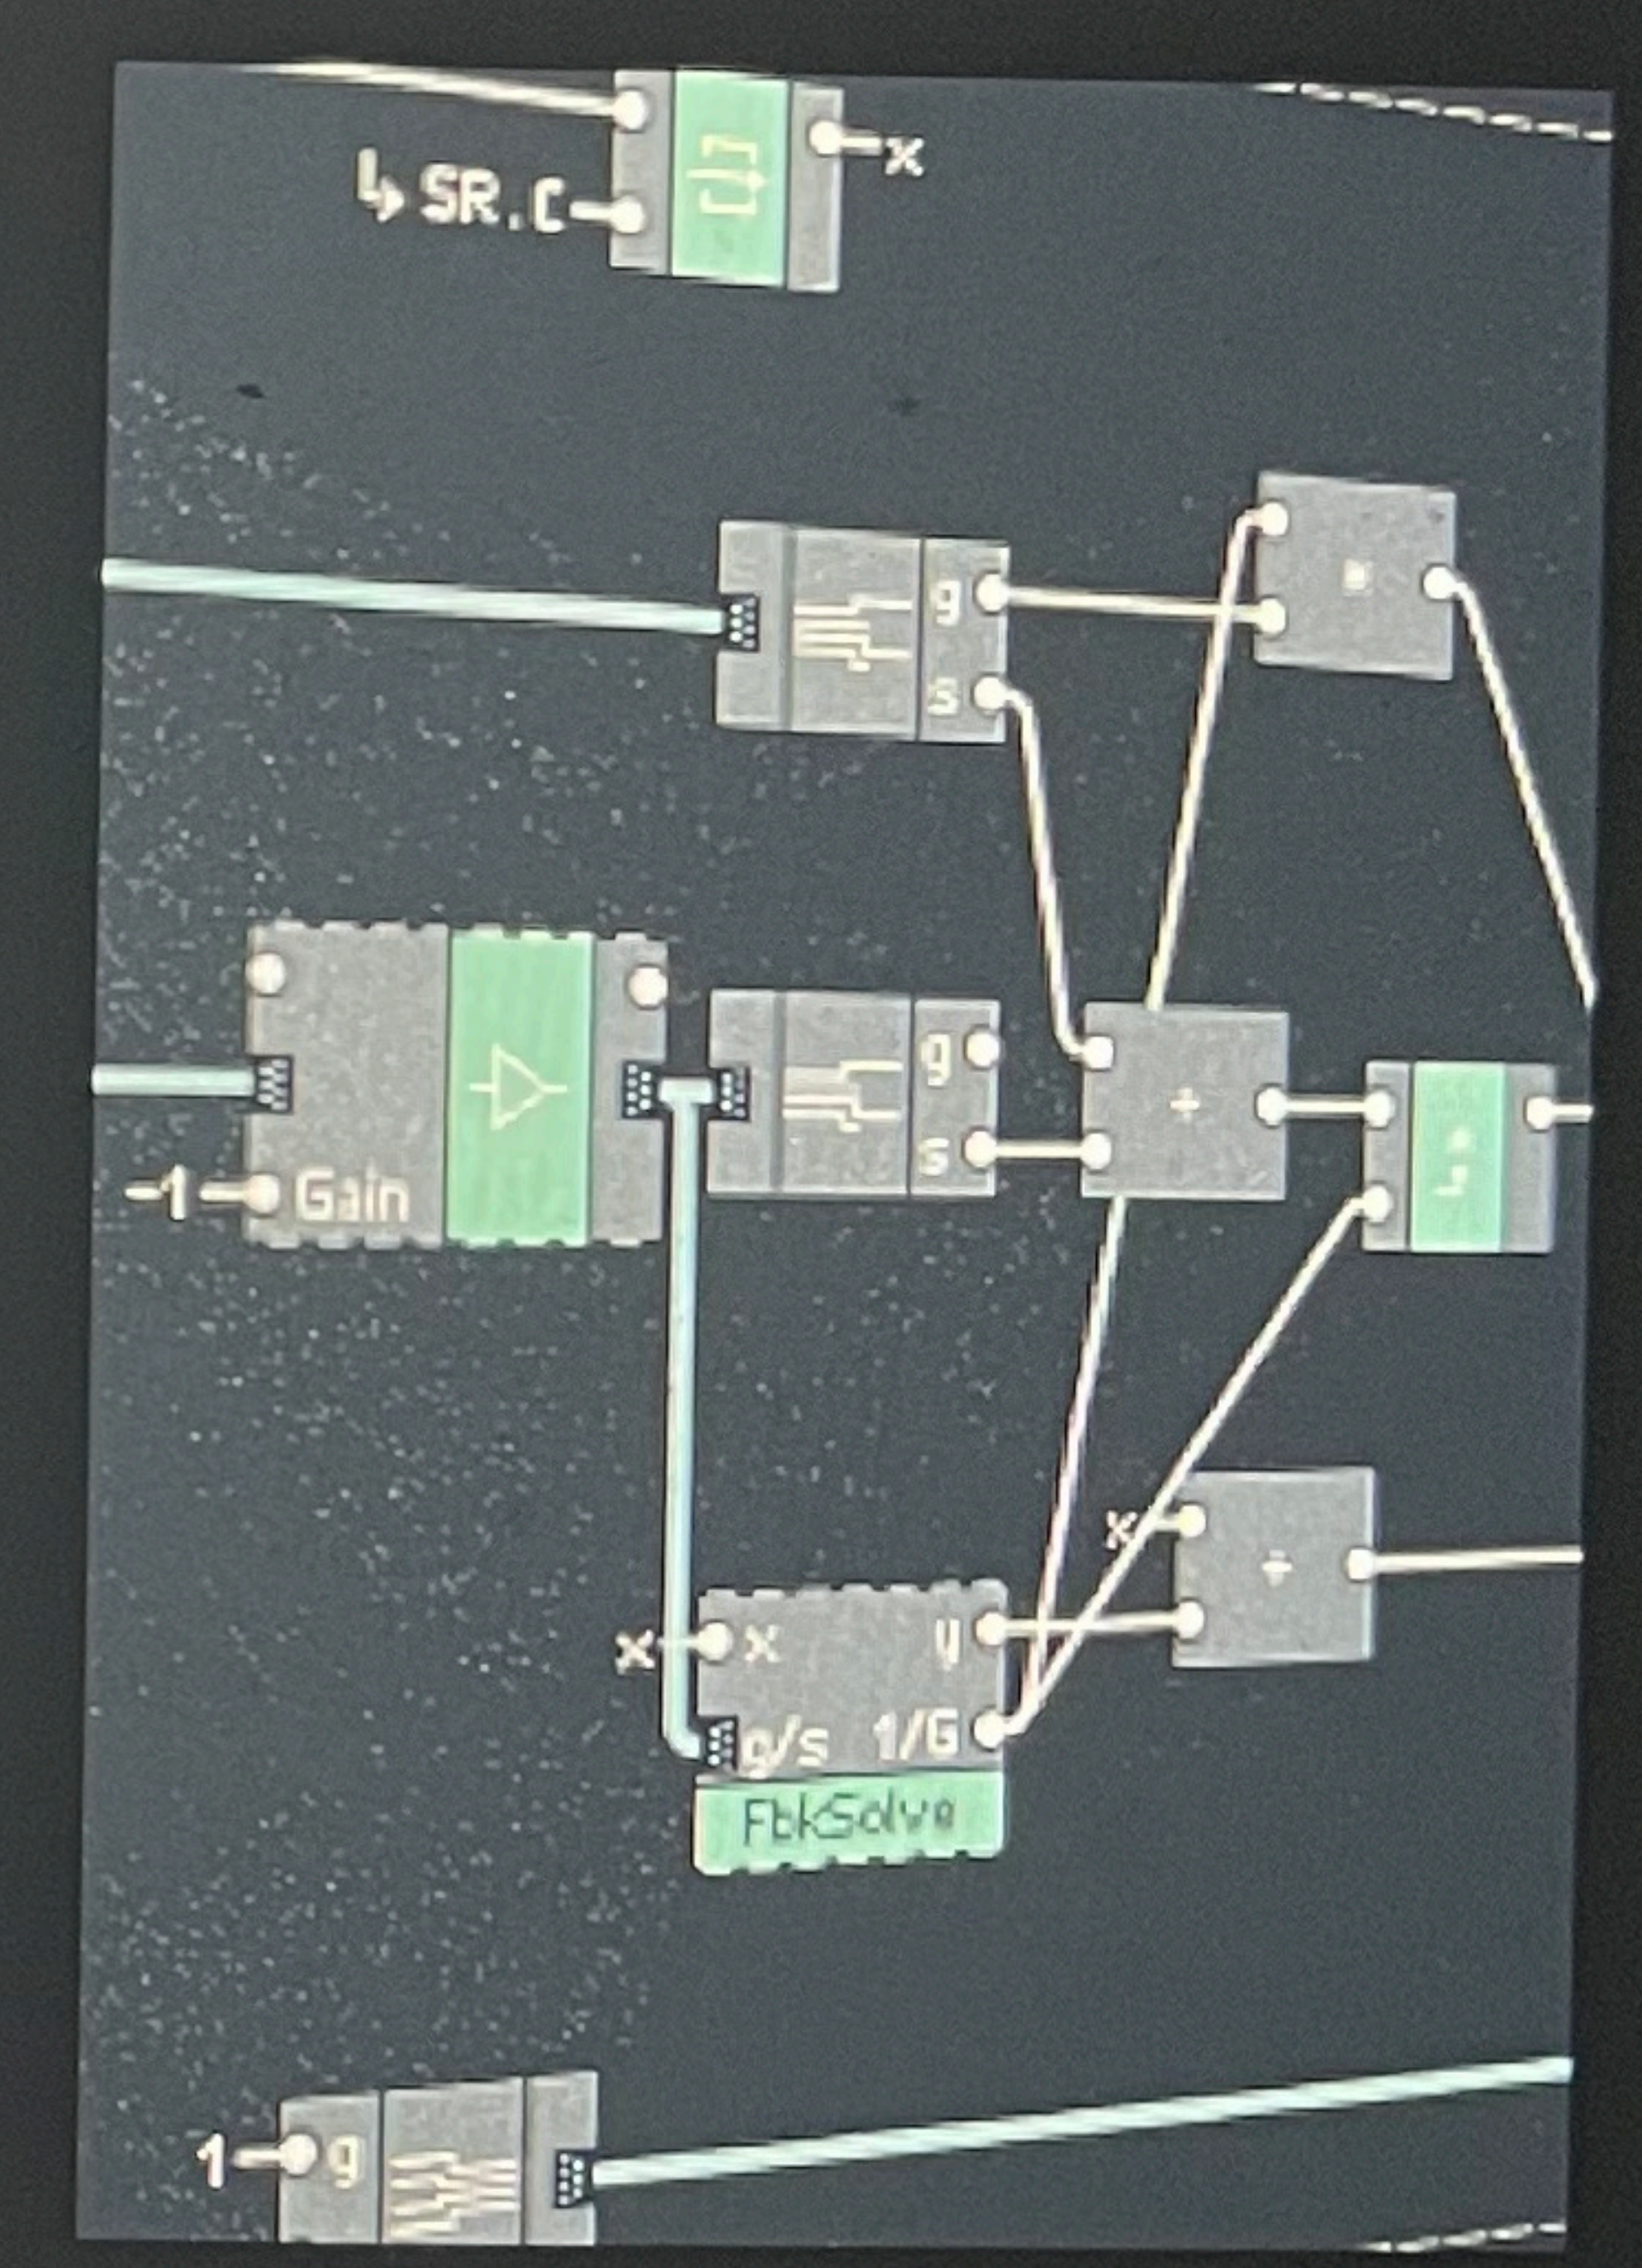

Build.

Build custom synths, samplers, effects and sound design tools.

☒ Show start screen when opening REAKTOR.

[Discover REAKTOR Instruments](#)

[Getting Started](#)

[Watch Tutorials](#)

[Browse REAKTOR User Library](#)

[Read Documentation](#)