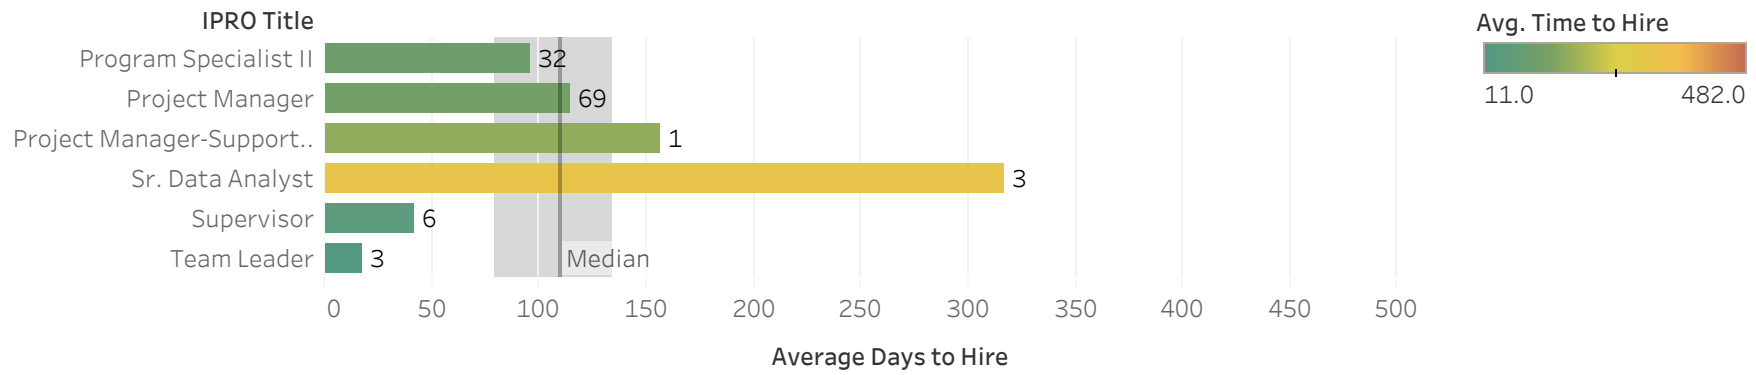

# Average Time to Hire by Job Title

Average of Time to Hire for each IPRO Title. Color shows average of Time to Hire. The marks are labeled by sum of Number of Records. The data is filtered on Division/Bureau, which excludes Null. The view is filtered on IPRO Title and average of Time to Hire. The IPRO Title filter excludes no members. The average of Time to Hire filter keeps non-Null values only.