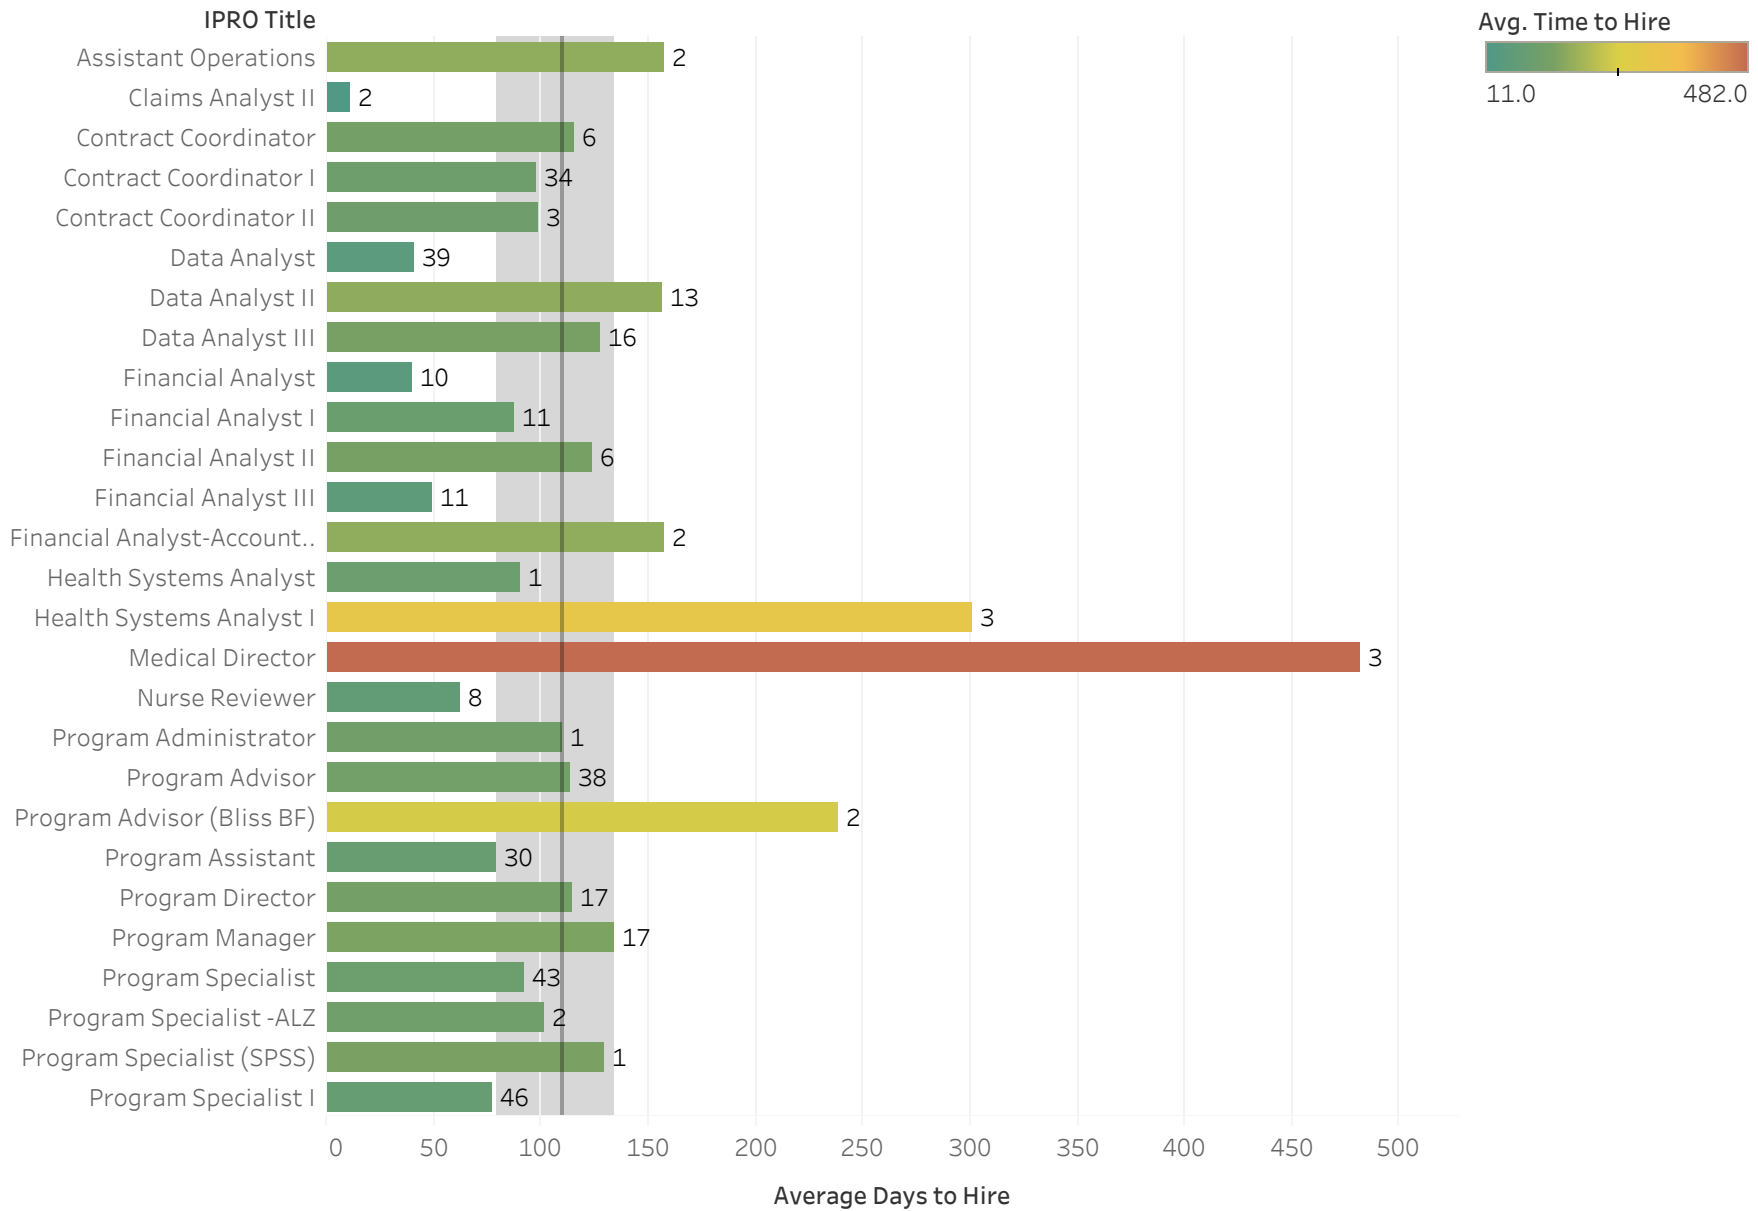

# Average Time to Hire by Job Title

Average of Time to Hire for each IPRO Title. Color shows average of Time to Hire. The marks are labeled by sum of Number of Records. The data is filtered on Division/Bureau, which excludes Null. The view is filtered on IPRO Title and average of Time to Hire. The IPRO Title filter excludes no members. The average of Time to Hire filter keeps non-Null values only.