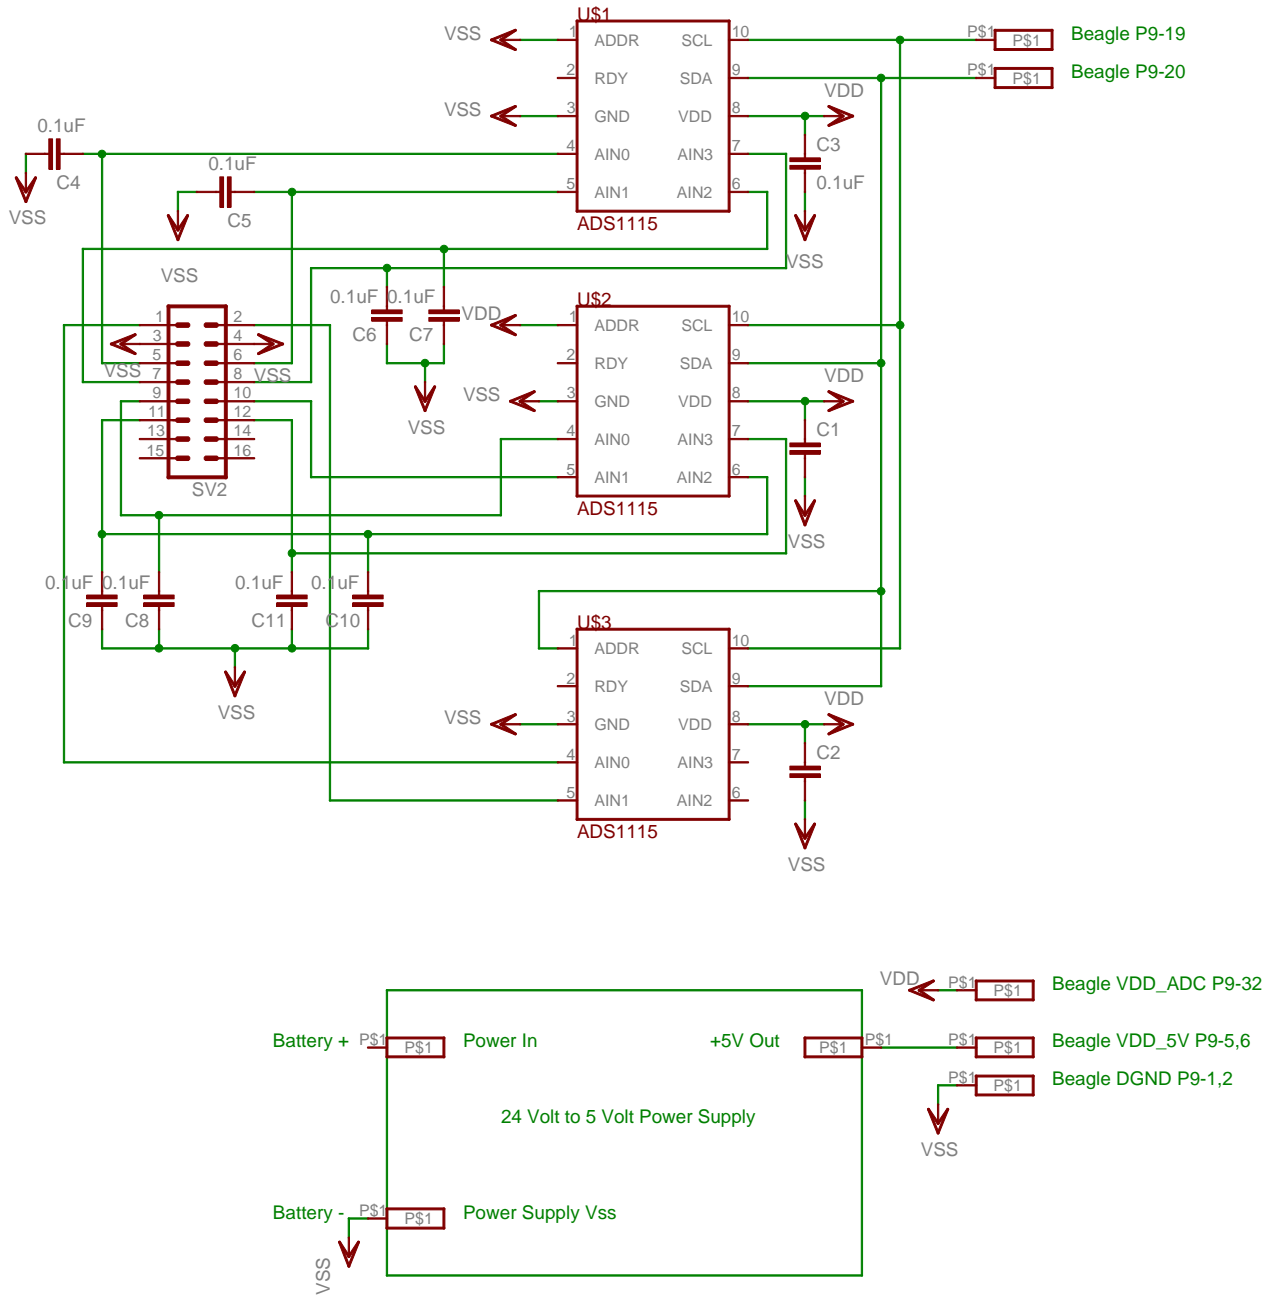

Date: not saved!	Rev:
TITLE: BMS	Sheet: 1/2

Battery Monitor <https://github.com/simat/BatteryMonitor> (C) Simon Matthews

This work is licensed under the Creative Commons Attribution-ShareAlike 4.0 International License.