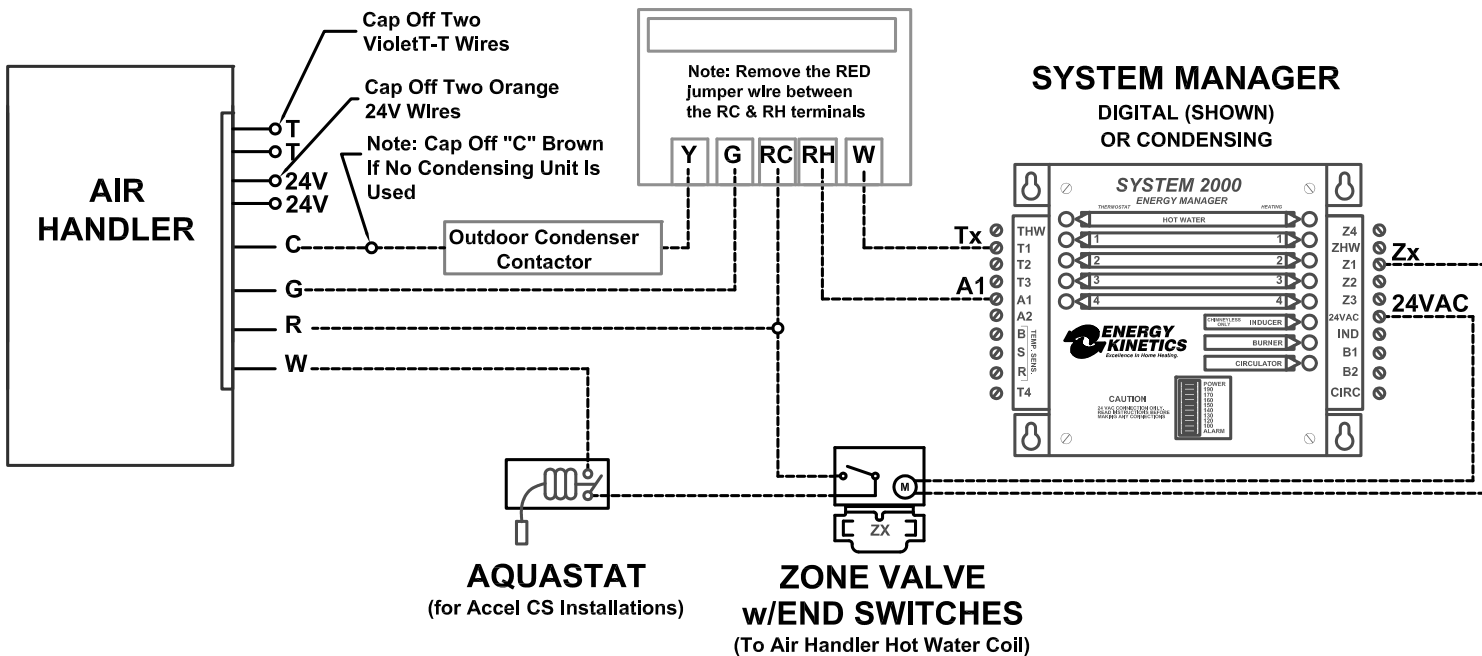

HEAT/COOL THERMOSTAT

(24 Volts Supplied By Digital Manager)

HEAT/COOL THERMOSTAT

(24 Volts Supplied By Digital Manager)