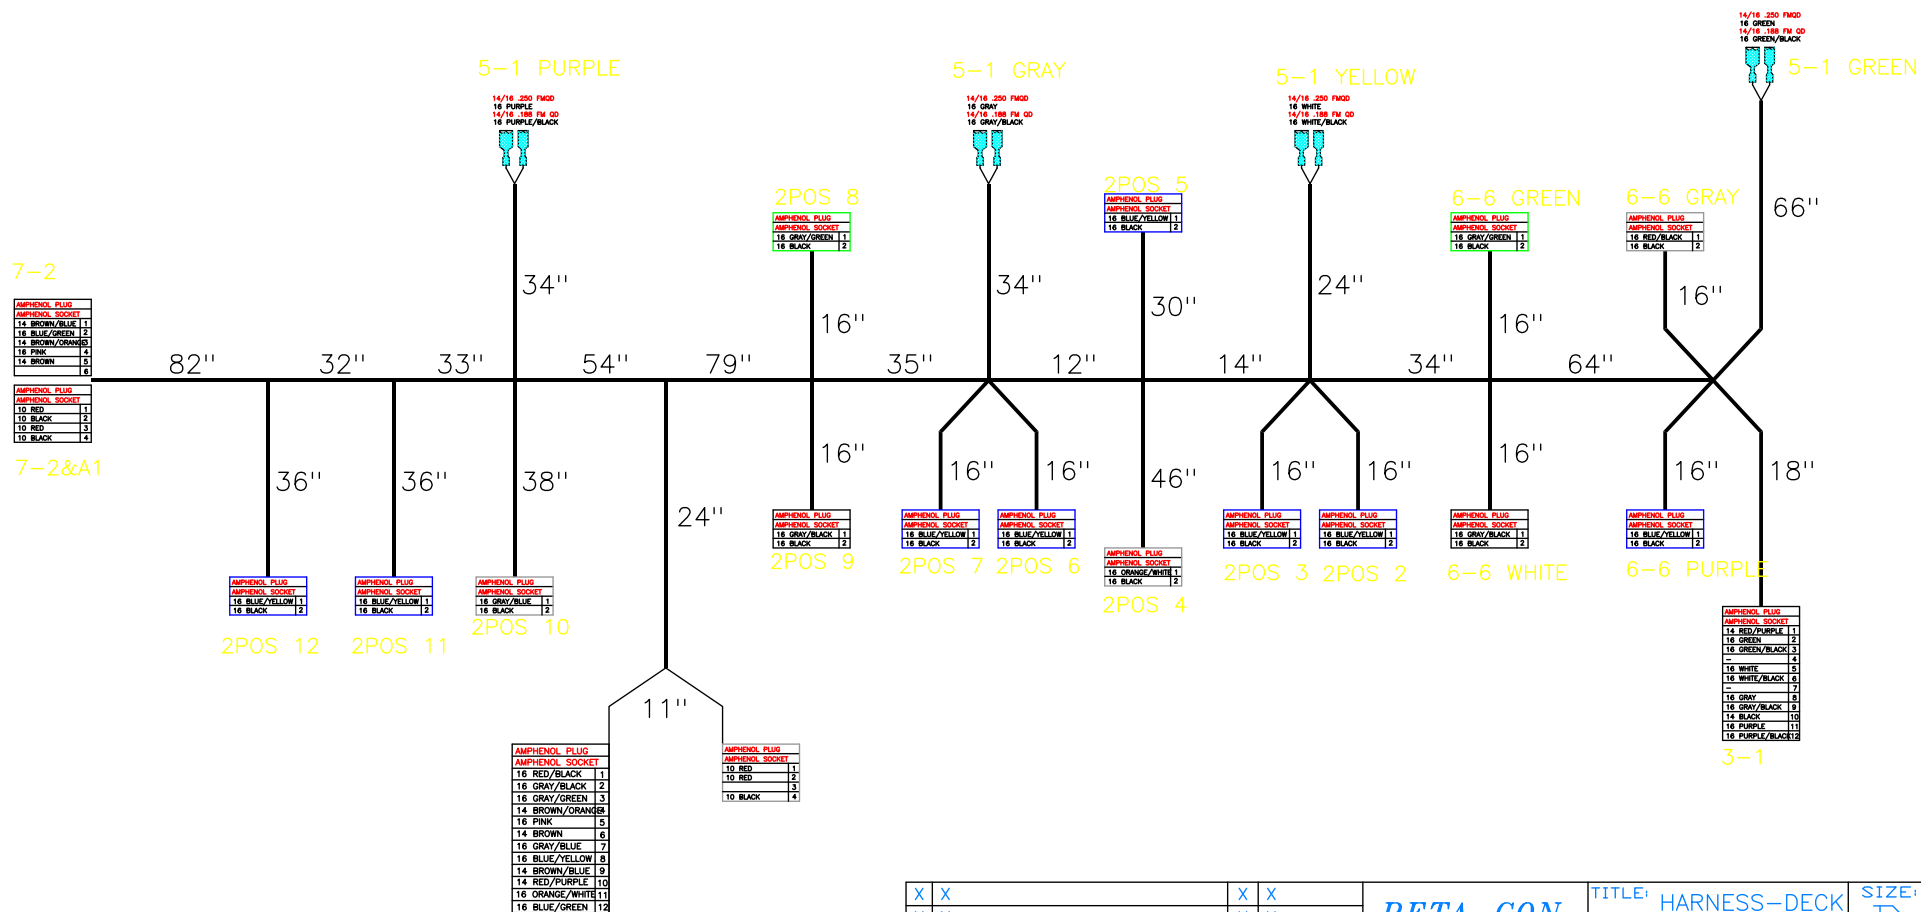

RUN LOOM UPTO 1" FROM PLUG

X	X	X	X	BETA-CON HARNESS & CONTROL SYSTEMS SYRACUSE, IN	TITLE: HARNESS-DECK	SIZE: B
X	X	X	X		HARNESS 191/192/217-0B	SCALE: X
X	X	X	X		DRWN AC-7/16/20	MATERIAL: X
X	X	X	X		CKD BLANK SIZE: X	PART NUMBER: 5000134
SYM	REVISION	DESCRIPTION	BY DATE	USED ON: GODFREY-HURRICANE		