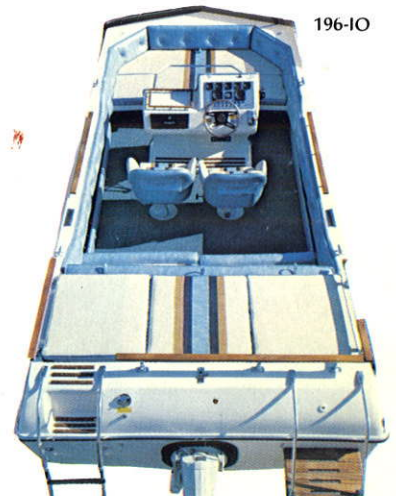

176-OB

196-IO