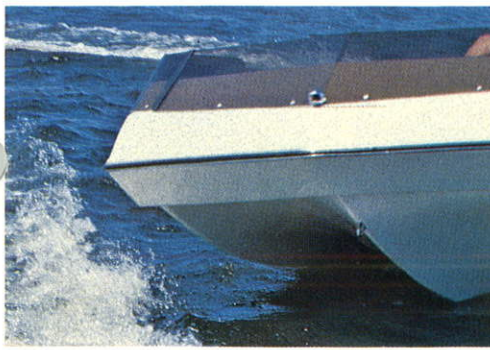

Fun for Your Whole Family from the

Hurricane

Family of Fun Boats!

First with the Answers to Family Boating Fun!

- ① Bow Storage
- ② Unique Custom Designed Windscreen
- ③ Custom Styled Dash Panel
- ④ Deluxe Binnacle Mount (I/Os only)
- ⑤ Airless Gelcoat Finish
- ⑥ Imported Teak Rails
- ⑦ Swivel/Adjustable Captain Seat
- ⑧ 48-oz. Woven Roving (Side & Bottom)
- ⑨ Step Entry Pads
- ⑩ Heavy-duty Deck Cleats
- ⑪ 3-Piece Hinged Rear Sun Deck
- ⑫ Fiberglass Stringer System - Full Length
- ⑬ 900 GPH Bilge Pump
- ⑭ Positive Foam Flotation (I/Os)
Level Flotation in O/Bs
- ⑮ Extra Heavy-duty Transom - 1 3/4 "
- ⑯ 3/4 " Flooring, Laminated - Both Sides
- ⑰ Fully Laminated Wood Bedlogs for I/O
Engine Mounts
- ⑱ Stainless Steel Bow & Stern Eyes
- ⑲ Fold-down Ladder w/Molded Deck
Step Entry
- ⑳ Insulated Cooler w/Drain
- ㉑ Aluminum Gas Tank
- ㉒ Padded Gunwales
- ㉓ Plush Marine Carpeting
- ㉔ Storage Pockets on Chair Backs
- ㉕ Carpeted Gunwale Storage
- ㉖ Convenient Drink Holders

Available in I/O or Outboard Models
(Choice of OMC or Mercruiser)

What's the perfect boat for relaxing and enjoying the world or entertaining those special friends?

CYPRUS!

- Side Console Matching Captain's Chairs
- Full Rear Lounge Padded Aft Sun-bathing Deck
- I/O or O/B Models

(Left) Spacious bow storage
(Lower Left) Spoiler windscreen
(Below) Hidden aft cooler/storage

Hurricane

What boat offers the ultimate in flexibility, with seating that can be adapted to accommodate a large party or a small ski group?