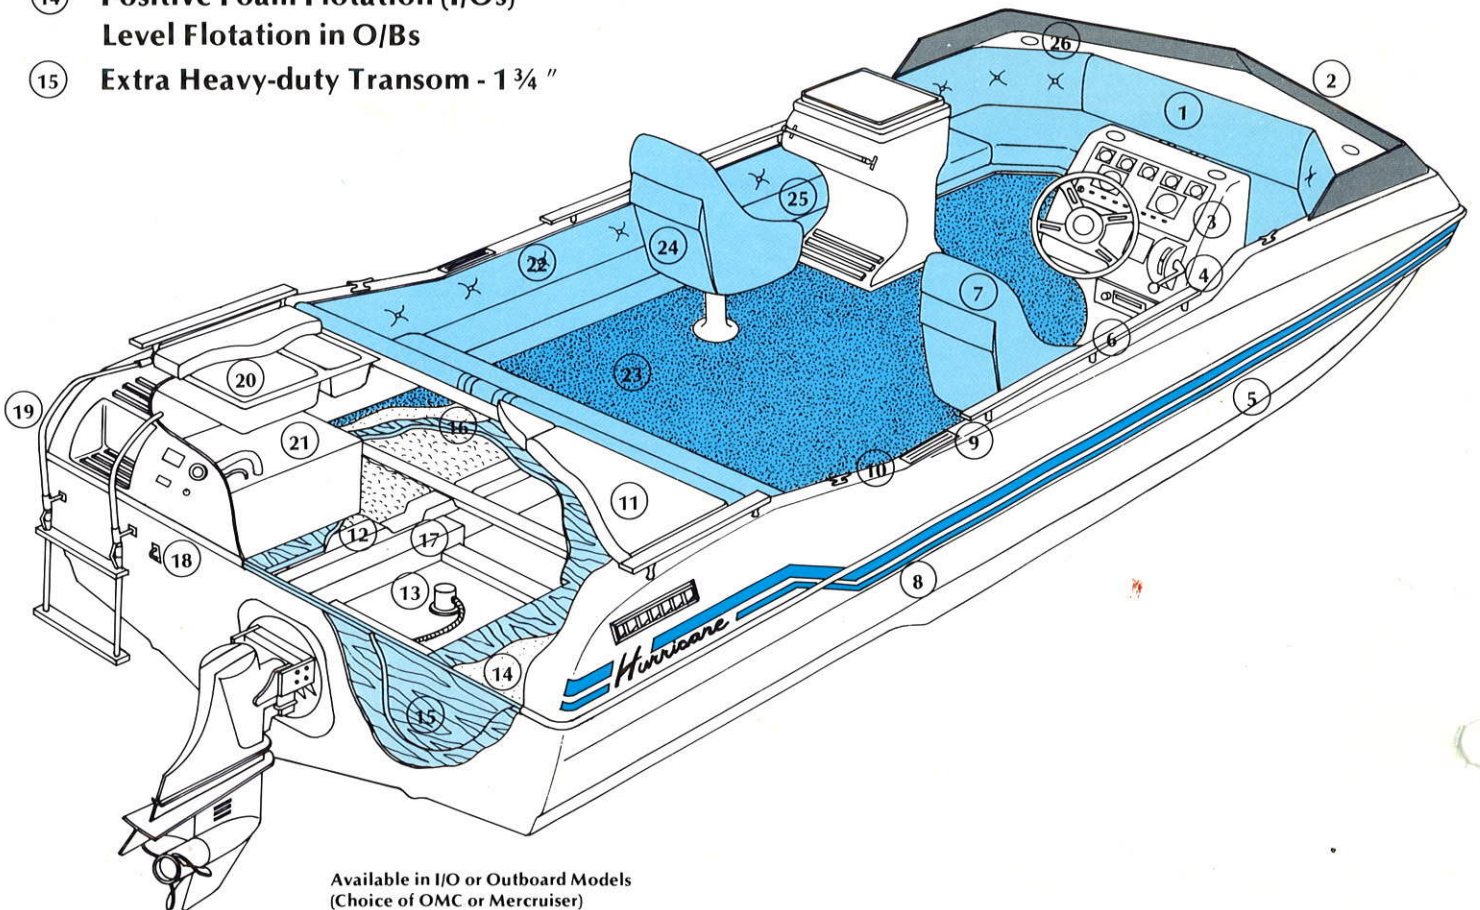

Fun for Your Whole Family from the

Hurricane

Family of Fun Boats!

First with the Answers to Family Boating Fun!

- ① Bow Storage
- ② Unique Custom Designed Windscreen
- ③ Custom Styled Dash Panel
- ④ Deluxe Binnacle Mount (I/Os only)
- ⑤ Airless Gelcoat Finish
- ⑥ Imported Teak Rails
- ⑦ Swivel/Adjustable Captain Seat
- ⑧ 48-oz. Woven Roving (Side & Bottom)
- ⑨ Step Entry Pads
- ⑩ Heavy-duty Deck Cleats
- ⑪ 3-Piece Hinged Rear Sun Deck
- ⑫ Fiberglass Stringer System - Full Length
- ⑬ 900 GPH Bilge Pump
- ⑭ Positive Foam Flotation (I/Os)
Level Flotation in O/Bs
- ⑮ Extra Heavy-duty Transom - 1 3/4 "
- ⑯ 3/4 " Flooring, Laminated - Both Sides
- ⑰ Fully Laminated Wood Bedlogs for I/O
Engine Mounts
- ⑱ Stainless Steel Bow & Stern Eyes
- ⑲ Fold-down Ladder w/Molded Deck
Step Entry
- ⑳ Insulated Cooler w/Drain
- ㉑ Aluminum Gas Tank
- ㉒ Padded Gunwales
- ㉓ Plush Marine Carpeting
- ㉔ Storage Pockets on Chair Backs
- ㉕ Carpeted Gunwale Storage
- ㉖ Convenient Drink Holders

Available in I/O or Outboard Models
(Choice of OMC or Mercruiser)

What's the perfect boat for relaxing and enjoying the world or entertaining those special friends?

CYPRUS!

- Side Console Matching Captain's Chairs
- Full Rear Lounge Padded Aft Sun-bathing Deck
- I/O or O/B Models

GENEVA!

Reclining Lounge Seats Center or Side Console Models I/O or O/B Models

(Far Left) Easy-access rear boarding ladder
(Left) Teak swim platform
(Below) Hurricane's own rolled-wedge hull

196-OB

176-IO

What combines the performance of a competition ski boat with the versatility of an off-shore fisherman and the stability of a wide-bodied cruiser?

TAHOE!

- Dual Helm Station Twin Pedestal Seating
- Center Console Beverage Serving Center
- I/O or O/B Models