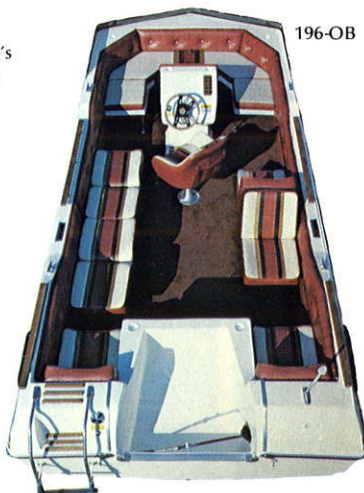

Fun for Your Whole Family from the

Hurricane

Family of Fun Boats!

First with the Answers to Family Boating Fun!

- ① Bow Storage
- ② Unique Custom Designed Windscreen
- ③ Custom Styled Dash Panel
- ④ Deluxe Binnacle Mount (I/Os only)
- ⑤ Airless Gelcoat Finish
- ⑥ Imported Teak Rails
- ⑦ Swivel/Adjustable Captain Seat
- ⑧ 48-oz. Woven Roving (Side & Bottom)
- ⑨ Step Entry Pads
- ⑩ Heavy-duty Deck Cleats
- ⑪ 3-Piece Hinged Rear Sun Deck
- ⑫ Fiberglass Stringer System - Full Length
- ⑬ 900 GPH Bilge Pump
- ⑭ Positive Foam Flotation (I/Os)
Level Flotation in O/Bs
- ⑮ Extra Heavy-duty Transom - 1 3/4 "
- ⑯ 3/4 " Flooring, Laminated - Both Sides
- ⑰ Fully Laminated Wood Bedlogs for I/O
Engine Mounts
- ⑱ Stainless Steel Bow & Stern Eyes
- ⑲ Fold-down Ladder w/Molded Deck
Step Entry
- ⑳ Insulated Cooler w/Drain
- ㉑ Aluminum Gas Tank
- ㉒ Padded Gunwales
- ㉓ Plush Marine Carpeting
- ㉔ Storage Pockets on Chair Backs
- ㉕ Carpeted Gunwale Storage
- ㉖ Convenient Drink Holders

Available in I/O or Outboard Models
(Choice of OMC or Mercruiser)

What's the perfect boat for relaxing and enjoying the world or entertaining those special friends?

CYPRUS!

- Side Console Matching Captain's Chairs
- Full Rear Lounge Padded Aft Sun-bathing Deck
- I/O or O/B Models

(Left) Spacious bow storage
(Lower Left) Spoiler windscreen
(Below) Hidden aft cooler/storage

Hurricane

What boat offers the ultimate in flexibility, with seating that can be adapted to accommodate a large party or a small ski group?

GENEVA!

Reclining Lounge Seats Center or Side Console Models I/O or O/B Models

(Far Left) Easy-access rear boarding ladder
(Left) Teak swim platform
(Below) Hurricane's own rolled-wedge hull

196-OB

176-IO