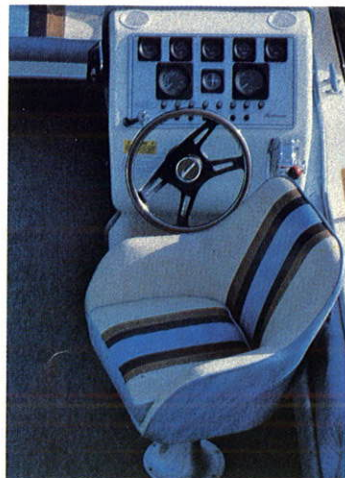

Fun for Your Whole Family from the

Hurricane

Family of Fun Boats!

First with the Answers to Family Boating Fun!

- ① Bow Storage
- ② Unique Custom Designed Windscreen
- ③ Custom Styled Dash Panel
- ④ Deluxe Binnacle Mount (I/Os only)
- ⑤ Airless Gelcoat Finish
- ⑥ Imported Teak Rails
- ⑦ Swivel/Adjustable Captain Seat
- ⑧ 48-oz. Woven Roving (Side & Bottom)
- ⑨ Step Entry Pads
- ⑩ Heavy-duty Deck Cleats
- ⑪ 3-Piece Hinged Rear Sun Deck
- ⑫ Fiberglass Stringer System - Full Length
- ⑬ 900 GPH Bilge Pump
- ⑭ Positive Foam Flotation (I/Os)
Level Flotation in O/Bs
- ⑮ Extra Heavy-duty Transom - 1 3/4 "
- ⑯ 3/4 " Flooring, Laminated - Both Sides
- ⑰ Fully Laminated Wood Bedlogs for I/O
Engine Mounts
- ⑱ Stainless Steel Bow & Stern Eyes
- ⑲ Fold-down Ladder w/Molded Deck
Step Entry
- ⑳ Insulated Cooler w/Drain
- ㉑ Aluminum Gas Tank
- ㉒ Padded Gunwales
- ㉓ Plush Marine Carpeting
- ㉔ Storage Pockets on Chair Backs
- ㉕ Carpeted Gunwale Storage
- ㉖ Convenient Drink Holders

Available in I/O or Outboard Models
(Choice of OMC or Mercruiser)

What's the perfect boat for relaxing and enjoying the world or entertaining those special friends?

CYPRUS!

- Side Console Matching Captain's Chairs
- Full Rear Lounge Padded Aft Sun-bathing Deck
- I/O or O/B Models

GENEVA!

Reclining Lounge Seats Center or Side Console Models I/O or O/B Models

(Far Left) Easy-access rear boarding ladder
(Left) Teak swim platform
(Below) Hurricane's own rolled-wedge hull

196-OB

176-IO

What combines the performance of a competition ski boat with the versatility of an off-shore fisherman and the stability of a wide-bodied cruiser?

TAHOE!

- Dual Helm Station Twin Pedestal Seating
- Center Console Beverage Serving Center
- I/O or O/B Models