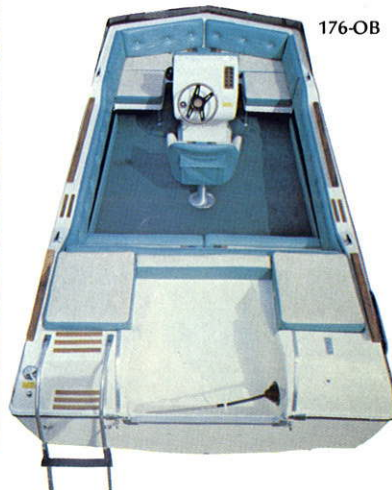

Fun for Your Whole Family from the

Hurricane

Family of Fun Boats!

First with the Answers to Family Boating Fun!

- ① Bow Storage
- ② Unique Custom Designed Windscreen
- ③ Custom Styled Dash Panel
- ④ Deluxe Binnacle Mount (I/Os only)
- ⑤ Airless Gelcoat Finish
- ⑥ Imported Teak Rails
- ⑦ Swivel/Adjustable Captain Seat
- ⑧ 48-oz. Woven Roving (Side & Bottom)
- ⑨ Step Entry Pads
- ⑩ Heavy-duty Deck Cleats
- ⑪ 3-Piece Hinged Rear Sun Deck
- ⑫ Fiberglass Stringer System - Full Length
- ⑬ 900 GPH Bilge Pump
- ⑭ Positive Foam Flotation (I/Os)
Level Flotation in O/Bs
- ⑮ Extra Heavy-duty Transom - 1 3/4 "
- ⑯ 3/4 " Flooring, Laminated - Both Sides
- ⑰ Fully Laminated Wood Bedlogs for I/O
Engine Mounts
- ⑱ Stainless Steel Bow & Stern Eyes
- ⑲ Fold-down Ladder w/Molded Deck
Step Entry
- ⑳ Insulated Cooler w/Drain
- ㉑ Aluminum Gas Tank
- ㉒ Padded Gunwales
- ㉓ Plush Marine Carpeting
- ㉔ Storage Pockets on Chair Backs
- ㉕ Carpeted Gunwale Storage
- ㉖ Convenient Drink Holders

Available in I/O or Outboard Models
(Choice of OMC or Mercruiser)

What's the perfect boat for relaxing and enjoying the world or entertaining those special friends?

CYPRUS!

- Side Console Matching Captain's Chairs
- Full Rear Lounge Padded Aft Sun-bathing Deck
- I/O or O/B Models

GENEVA!

Reclining Lounge Seats Center or Side Console Models I/O or O/B Models

(Far Left) Easy-access rear boarding ladder
(Left) Teak swim platform
(Below) Hurricane's own rolled-wedge hull

196-OB

176-IO

What combines the performance of a competition ski boat with the versatility of an off-shore fisherman and the stability of a wide-bodied cruiser?

TAHOE!

- Dual Helm Station Twin Pedestal Seating
- Center Console Beverage Serving Center
- I/O or O/B Models