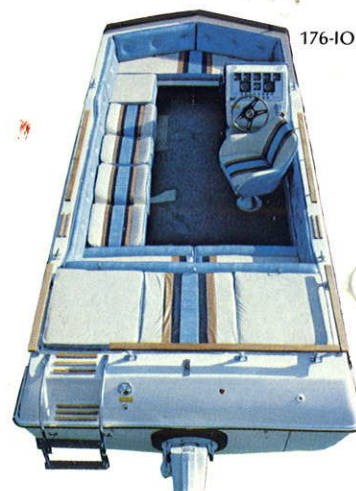

Fun for Your Whole Family from the

Hurricane

Family of Fun Boats!

First with the Answers to Family Boating Fun!

- ① Bow Storage
- ② Unique Custom Designed Windscreen
- ③ Custom Styled Dash Panel
- ④ Deluxe Binnacle Mount (I/Os only)
- ⑤ Airless Gelcoat Finish
- ⑥ Imported Teak Rails
- ⑦ Swivel/Adjustable Captain Seat
- ⑧ 48-oz. Woven Roving (Side & Bottom)
- ⑨ Step Entry Pads
- ⑩ Heavy-duty Deck Cleats
- ⑪ 3-Piece Hinged Rear Sun Deck
- ⑫ Fiberglass Stringer System - Full Length
- ⑬ 900 GPH Bilge Pump
- ⑭ Positive Foam Flotation (I/Os)
Level Flotation in O/Bs
- ⑮ Extra Heavy-duty Transom - 1 3/4 "
- ⑯ 3/4 " Flooring, Laminated - Both Sides
- ⑰ Fully Laminated Wood Bedlogs for I/O
Engine Mounts
- ⑱ Stainless Steel Bow & Stern Eyes
- ⑲ Fold-down Ladder w/Molded Deck
Step Entry
- ⑳ Insulated Cooler w/Drain
- ㉑ Aluminum Gas Tank
- ㉒ Padded Gunwales
- ㉓ Plush Marine Carpeting
- ㉔ Storage Pockets on Chair Backs
- ㉕ Carpeted Gunwale Storage
- ㉖ Convenient Drink Holders

(Left) Spacious bow storage
(Lower Left) Spoiler windscreen
(Below) Hidden aft cooler/storage

Hurricane

What boat offers the ultimate in flexibility, with seating that can be adapted to accommodate a large party or a small ski group?

GENEVA!

Reclining Lounge Seats Center or Side Console Models I/O or O/B Models

(Far Left) Easy-access rear boarding ladder
(Left) Teak swim platform
(Below) Hurricane's own rolled-wedge hull

196-OB

176-IO

What combines the performance of a competition ski boat with the versatility of an off-shore fisherman and the stability of a wide-bodied cruiser?

TAHOE!

- Dual Helm Station Twin Pedestal Seating
- Center Console Beverage Serving Center
- I/O or O/B Models