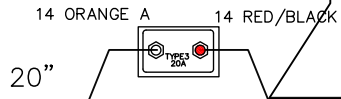

AMPHENOL PLUG	
AMPHENOL SOCKET	
14 ORANGE A	1
14 YELLOW A	2
14 BROWN/YELLOW A	3
16 BLUE	4
-	5
14 BLACK	6

AMPHENOL PLUG	
AMPHENOL SOCKET	
14 YELLOW B	1
14 BROWN/YELLOW B	2

14/16
.250
PIGGYBACK
16 BLUE

6 AMP
SHORT STOP BREAKER
WITH RED BOOT
BC-2000783

14 RED
15 AMP
ARCH

14/16 X 3/8" RING
14 RED/BLACK

14/16 X 5/16" RING
14 BLACK