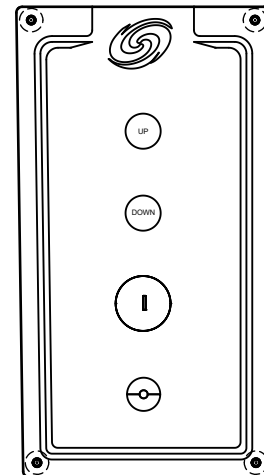

14 RED
15 AMP
ARCH

14/16 X 3/8" RING
14 RED/BLACK

14/16 X 5/16" RING
14 BLACK

BC-183614
40 AMP RELAY

14/16 .250 FMQD	
14 YELLOW A	1
14 BLACK	2
14 YELLOW A	3
14 BLACK	4
14 YELLOW B	5

14/16 .250 FMQD	
14 BROWN/YELLOW A	1
14 BLACK	2
14 BROWN/YELLOW A	3
14 BLACK	4
14 BROWN/YELLOW B	5

AMPHENOL PLUG	
AMPHENOL SOCKET	
14 YELLOW B	1
14 BROWN/YELLOW B	2

(ON)/OFF MOMENTARY
BC-3000143
BLUE RECEPT
BC-3000126

AMPHENOL RECEPT	
AMPHENOL SOCKET	
14 YELLOW C	1
-	2
14 ORANGE B	3
16 BLUE	4
16 BLACK	5

(ON)/OFF MOMENTARY
BC-3000143
BLUE RECEPT
BC-3000126

AMPHENOL RECEPT	
AMPHENOL SOCKET	
14 BROWN/YELL C	1
-	2
14 ORANGE B	3
16 BLUE	4
16 BLACK	5

"UP" STICKER
BC-3000155

TRANSLUCENT
ACTUATOR
BC-3000136

"DOWN" STICKER
BC-3000156

TRANSLUCENT
ACTUATOR
BC-3000136

INSTALL SWITCHES
AND IGNITION
(BC-230091)
INTO SWITCH
PANEL
(BC-4000592)

(BC-4000592)

↑
↓
PLUG
TOGETHER

AMPHENOL RECEPT	
AMPHENOL PIN	
14 ORANGE B	1
14 YELLOW C	2
14 BROWN/YELLOW C	3
16 BLUE	4
-	5
14 BLACK	6