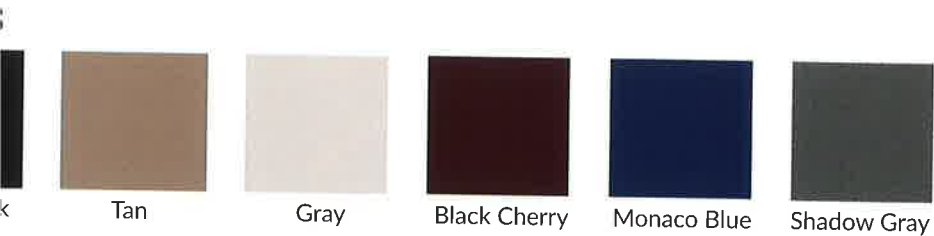

SPORT ACCENT COLORS