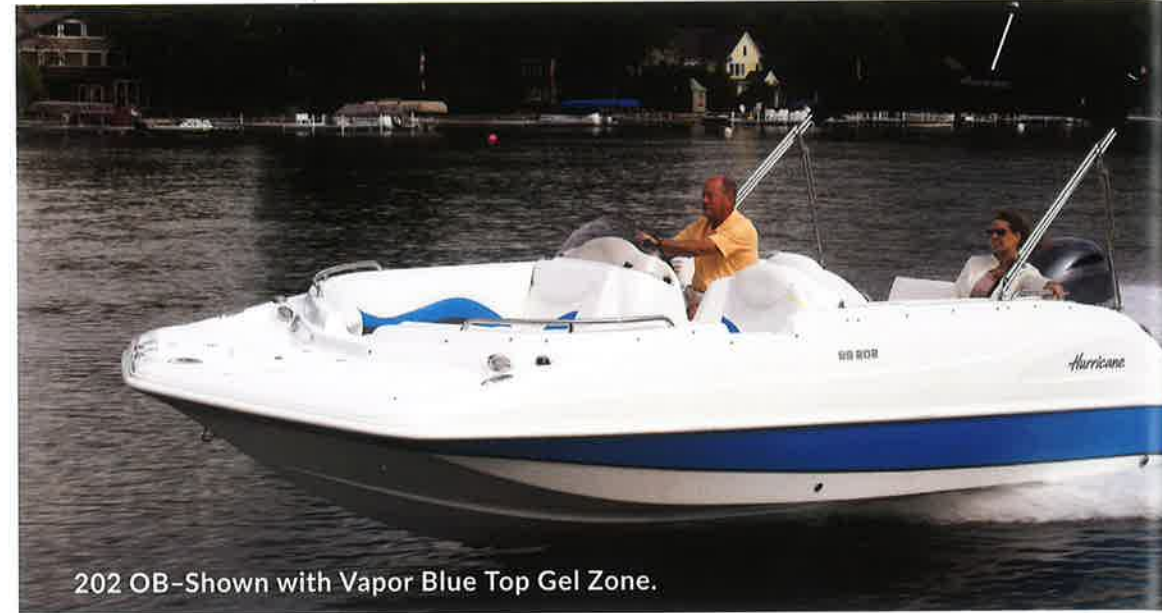

SUNDECK SPORT

201 IO | 201 OB | 202 IO | 202 OB |

Side-Console Helm:

A large side-console helm station keeps the layout open and the boat easy to navigate, both on board and in the water.

Adjustable Back Rests:

Prop them up for extra relaxation or keep them down for more seating space.

Side-Mount Table:

Perfect for meals, snacks, drinks and games.