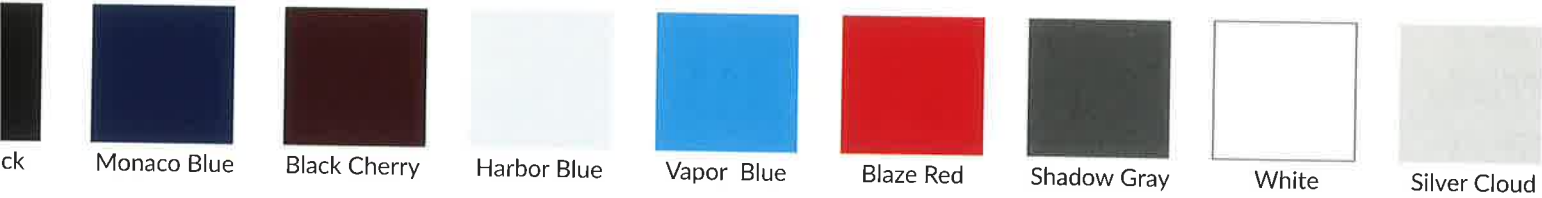

ENTER CONSOLE COLORS + GRAPHICS

AT