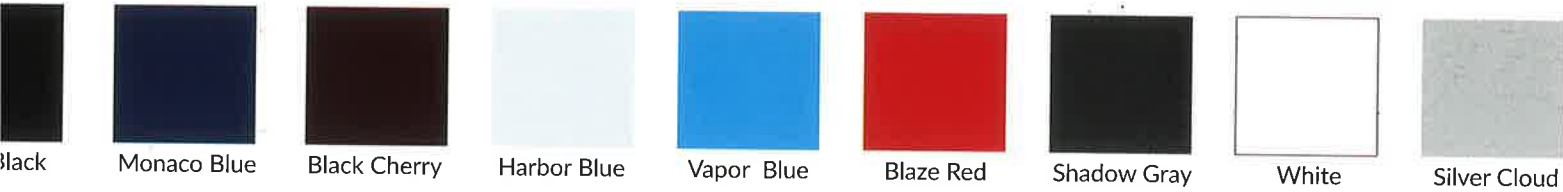

SPORT DECK COLORS + GRAPHICS

COAT