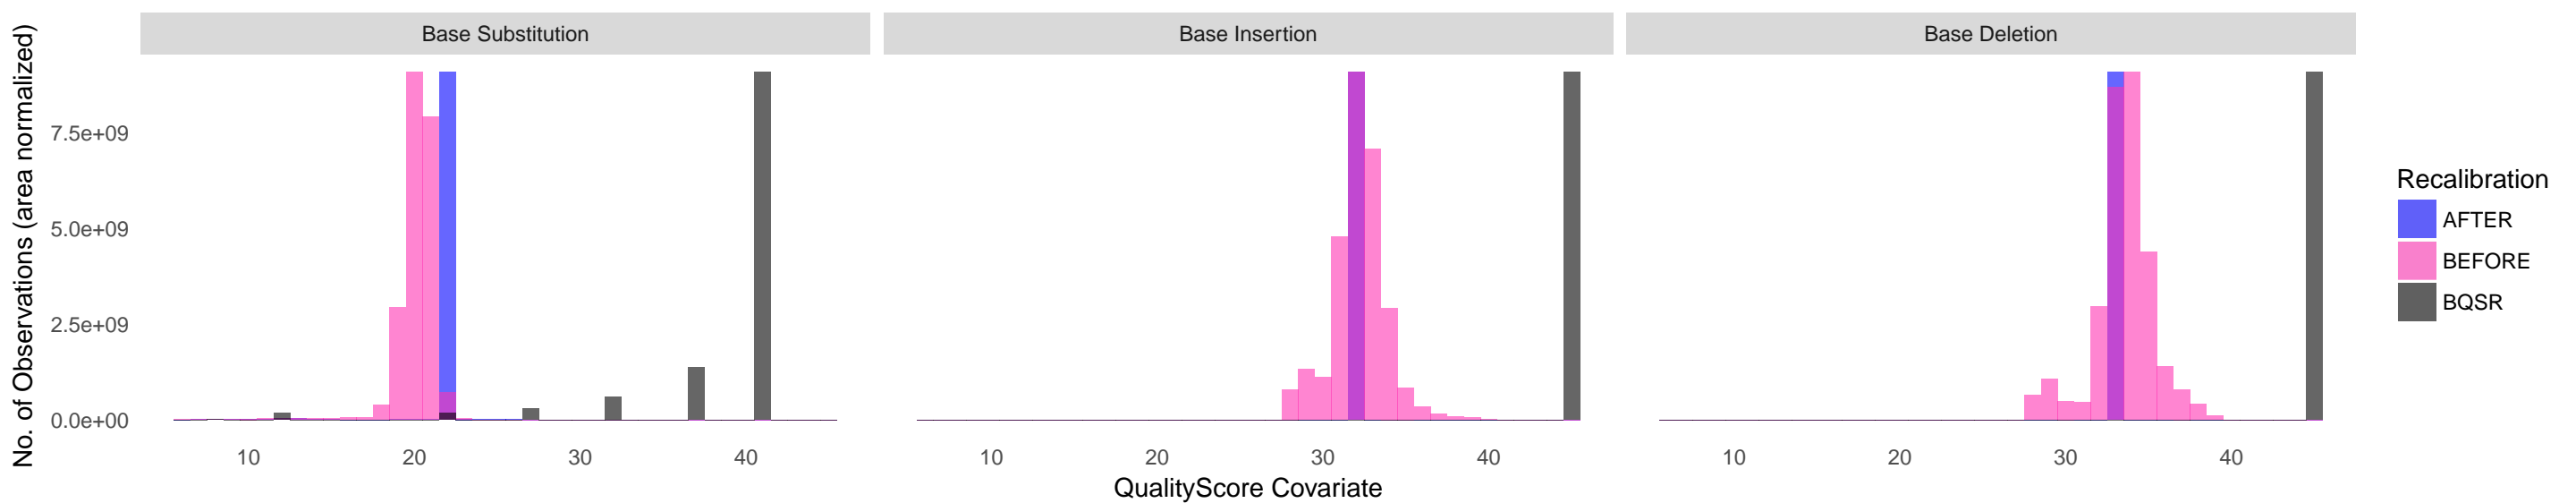

Argument	Value
binary_tag_name	None
covariate	ReadGroup,QualityScore,Context,Cycle
default_platform	None
deletions_default_quality	45
force_platform	None
indels_context_size	3
insertions_default_quality	45
low_quality_tail	2
maximum_cycle_value	500
mismatches_context_size	2
mismatches_default_quality	-1
no_standard_covs	false
quantizing_levels	16
run_without_dbsnp	false
solid_nocall_strategy	THROW_EXCEPTION
solid_recal_mode	SET_Q_ZERO

Overall error rates by event type

ReadGroup	FJZY-Y01	FJZY-Y01	FJZY-Y01
EventType	M	I	D
EmpiricalQuality	20.0	32.0	33.0
EstimatedQReported	28.6	45.0	45.0
Observations	9.10e+09	9.10e+09	9.10e+09
Errors	9.15e+07	5.62e+06	4.41e+06

Error rates by event type and initial quality score

ReadGroup	QualityScore	EventType	EmpiricalQuality	Observations	Errors
FJZY-Y01	8	M	9	11692053	1528980
FJZY-Y01	12	M	11	130405816	11085236
FJZY-Y01	22	M	18	129980731	2022758
FJZY-Y01	27	M	20	223338967	2197219
FJZY-Y01	32	M	21	473471932	3890776
FJZY-Y01	37	M	21	1059394497	9114636
FJZY-Y01	41	M	22	7071975406	61652346
FJZY-Y01	45	I	32	9100259402	5617160
FJZY-Y01	45	D	33	9100259402	4411209