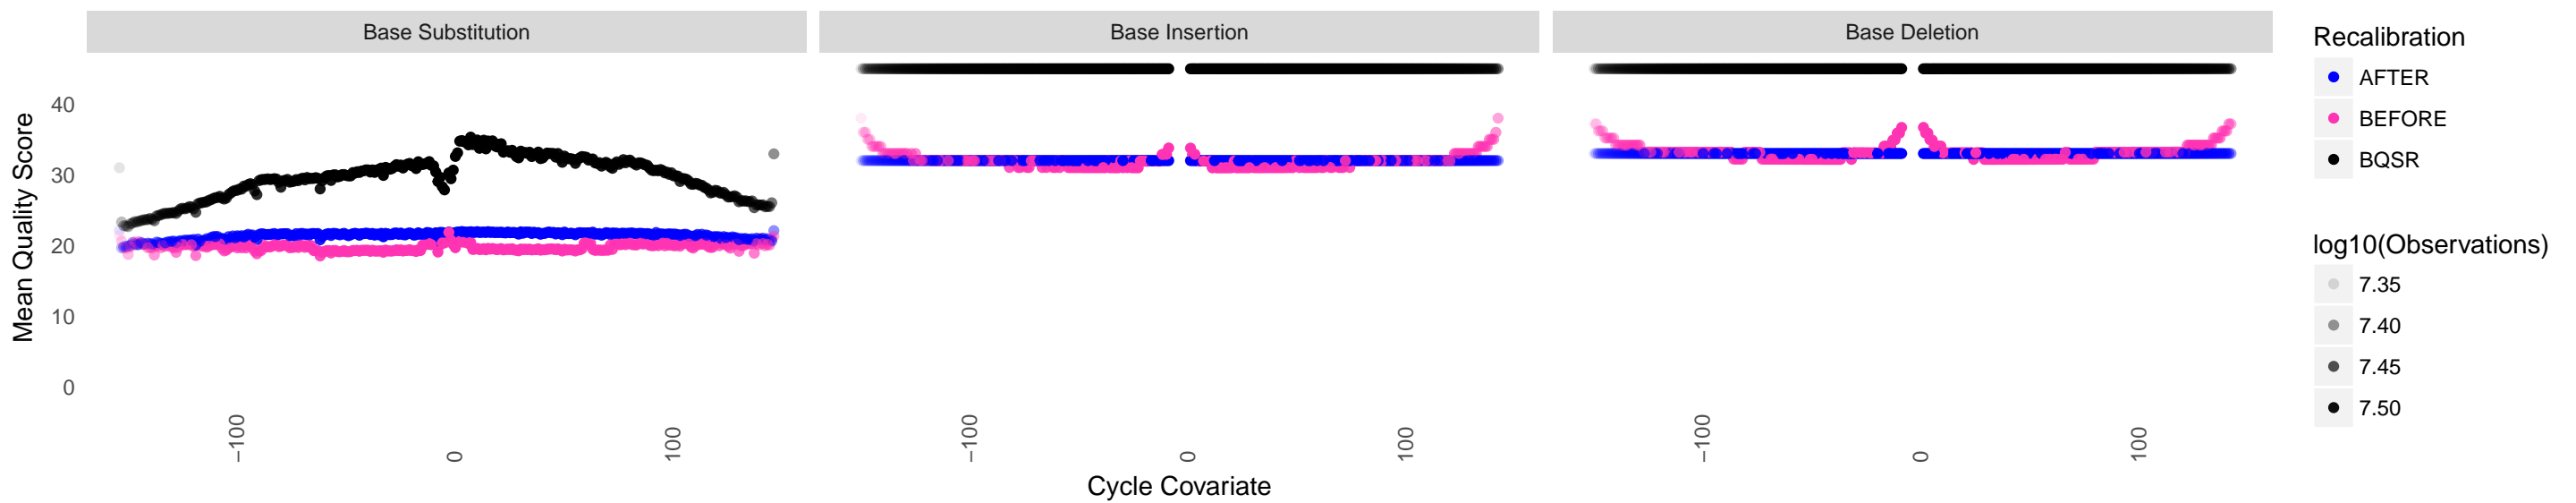

Argument	Value
binary_tag_name	None
covariate	ReadGroup,QualityScore,Context,Cycle
default_platform	None
deletions_default_quality	45
force_platform	None
indels_context_size	3
insertions_default_quality	45
low_quality_tail	2
maximum_cycle_value	500
mismatches_context_size	2
mismatches_default_quality	-1
no_standard_covs	false
quantizing_levels	16
run_without_dbsnp	false
solid_nocall_strategy	THROW_EXCEPTION
solid_recal_mode	SET_Q_ZERO

Overall error rates by event type

ReadGroup	FJZY-Y01	FJZY-Y01	FJZY-Y01
EventType	M	I	D
EmpiricalQuality	20.0	32.0	33.0
EstimatedQReported	28.6	45.0	45.0
Observations	9.10e+09	9.10e+09	9.10e+09
Errors	9.15e+07	5.62e+06	4.41e+06

Error rates by event type and initial quality score

ReadGroup	QualityScore	EventType	EmpiricalQuality	Observations	Errors
FJZY-Y01	8	M	9	11692053	1528980
FJZY-Y01	12	M	11	130405816	11085236
FJZY-Y01	22	M	18	129980731	2022758
FJZY-Y01	27	M	20	223338967	2197219
FJZY-Y01	32	M	21	473471932	3890776
FJZY-Y01	37	M	21	1059394497	9114636
FJZY-Y01	41	M	22	7071975406	61652346
FJZY-Y01	45	I	32	9100259402	5617160
FJZY-Y01	45	D	33	9100259402	4411209