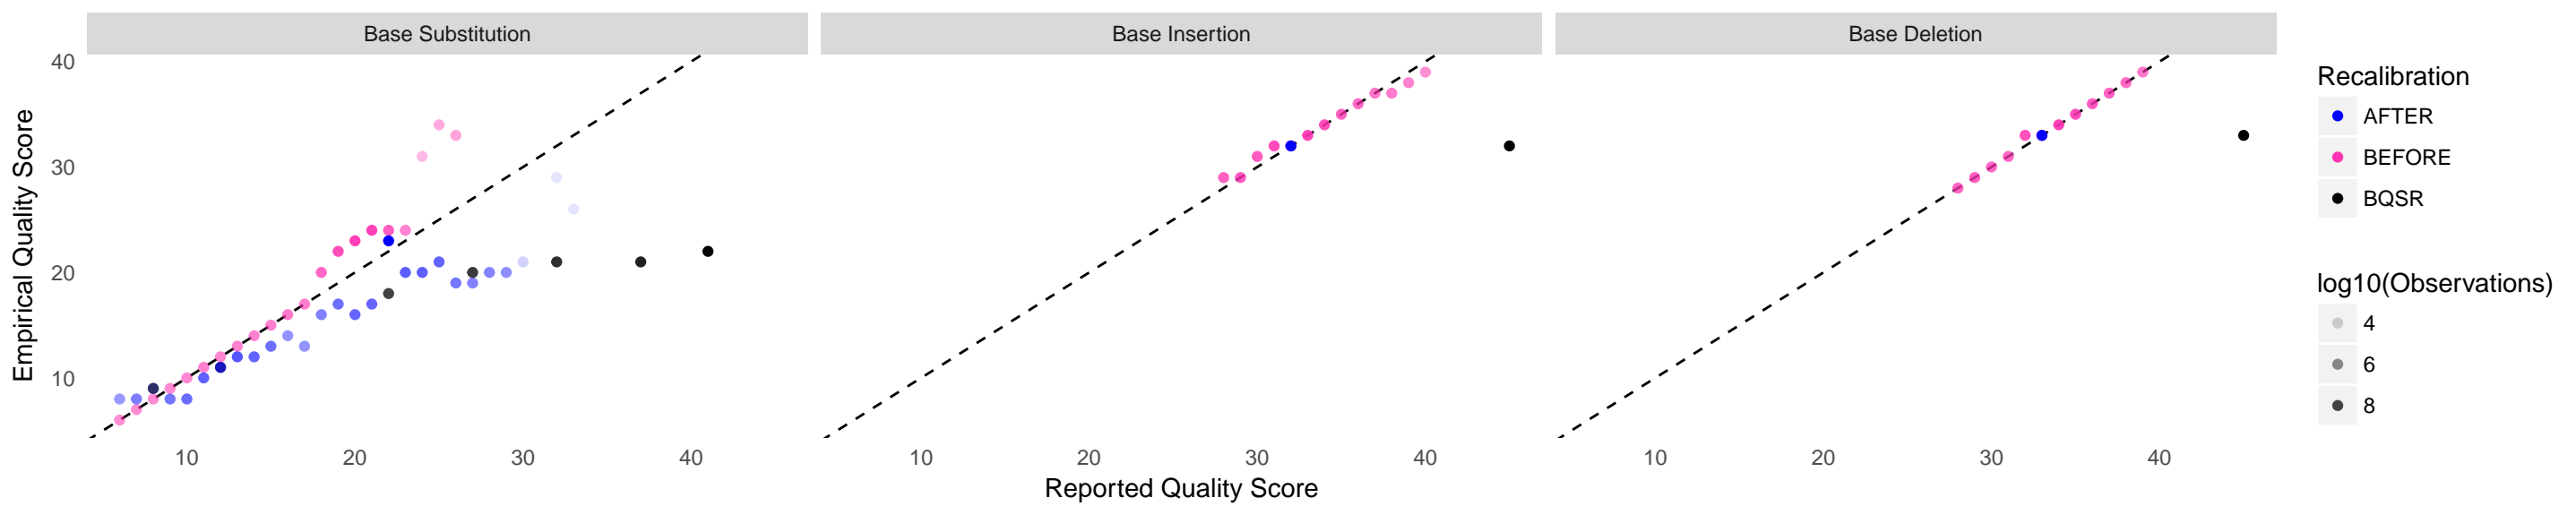

Argument	Value
binary_tag_name	None
covariate	ReadGroup,QualityScore,Context,Cycle
default_platform	None
deletions_default_quality	45
force_platform	None
indels_context_size	3
insertions_default_quality	45
low_quality_tail	2
maximum_cycle_value	500
mismatches_context_size	2
mismatches_default_quality	-1
no_standard_covs	false
quantizing_levels	16
run_without_dbsnp	false
solid_nocall_strategy	THROW_EXCEPTION
solid_recal_mode	SET_Q_ZERO

Overall error rates by event type

ReadGroup	FJZY-Y01	FJZY-Y01	FJZY-Y01
EventType	M	I	D
EmpiricalQuality	20.0	32.0	33.0
EstimatedQReported	28.6	45.0	45.0
Observations	9.10e+09	9.10e+09	9.10e+09
Errors	9.15e+07	5.62e+06	4.41e+06

Error rates by event type and initial quality score

ReadGroup	QualityScore	EventType	EmpiricalQuality	Observations	Errors
FJZY-Y01	8	M	9	11692053	1528980
FJZY-Y01	12	M	11	130405816	11085236
FJZY-Y01	22	M	18	129980731	2022758
FJZY-Y01	27	M	20	223338967	2197219
FJZY-Y01	32	M	21	473471932	3890776
FJZY-Y01	37	M	21	1059394497	9114636
FJZY-Y01	41	M	22	7071975406	61652346
FJZY-Y01	45	I	32	9100259402	5617160
FJZY-Y01	45	D	33	9100259402	4411209