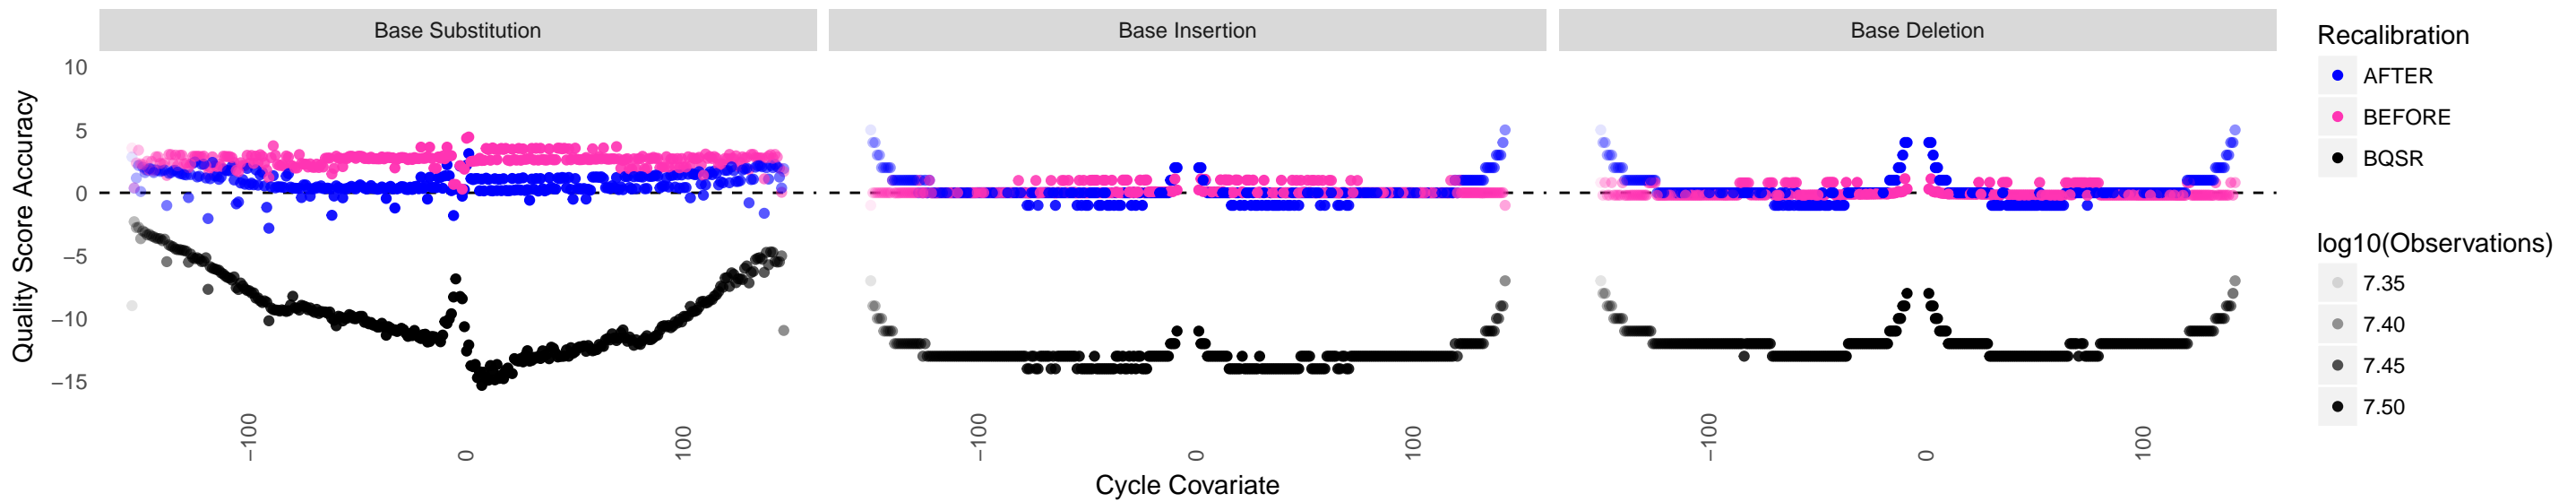

Argument	Value
binary_tag_name	None
covariate	ReadGroup,QualityScore,Context,Cycle
default_platform	None
deletions_default_quality	45
force_platform	None
indels_context_size	3
insertions_default_quality	45
low_quality_tail	2
maximum_cycle_value	500
mismatches_context_size	2
mismatches_default_quality	-1
no_standard_covs	false
quantizing_levels	16
run_without_dbsnp	false
solid_nocall_strategy	THROW_EXCEPTION
solid_recal_mode	SET_Q_ZERO

Overall error rates by event type

ReadGroup	FJZY-Y01	FJZY-Y01	FJZY-Y01
EventType	M	I	D
EmpiricalQuality	20.0	32.0	33.0
EstimatedQReported	28.6	45.0	45.0
Observations	9.10e+09	9.10e+09	9.10e+09
Errors	9.15e+07	5.62e+06	4.41e+06

Error rates by event type and initial quality score

ReadGroup	QualityScore	EventType	EmpiricalQuality	Observations	Errors
FJZY-Y01	8	M	9	11692053	1528980
FJZY-Y01	12	M	11	130405816	11085236
FJZY-Y01	22	M	18	129980731	2022758
FJZY-Y01	27	M	20	223338967	2197219
FJZY-Y01	32	M	21	473471932	3890776
FJZY-Y01	37	M	21	1059394497	9114636
FJZY-Y01	41	M	22	7071975406	61652346
FJZY-Y01	45	I	32	9100259402	5617160
FJZY-Y01	45	D	33	9100259402	4411209