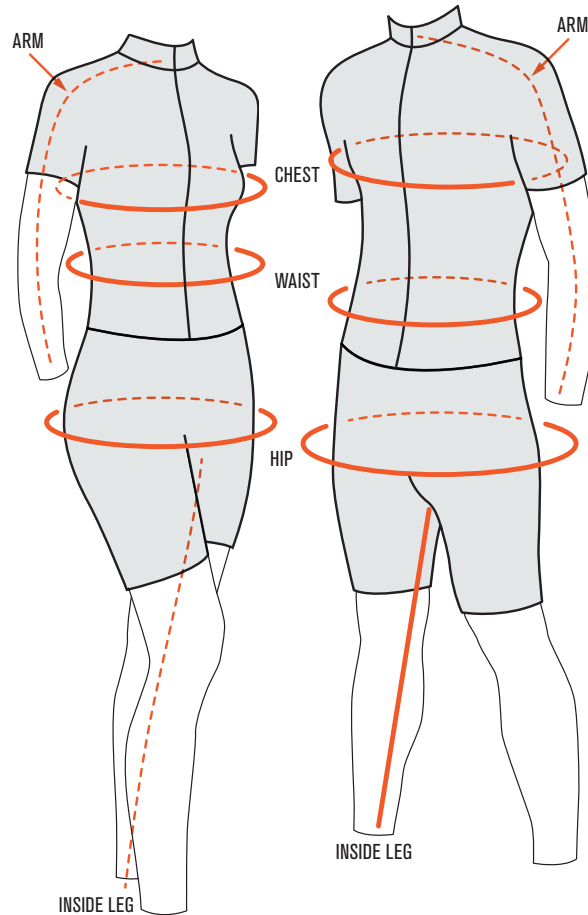

MILLTAG SIZING

WOMEN'S (CM)

Size	Height	Chest	Hip	Arm	Leg
XS (6)	156-160	80-84	86-90	72	76
S (8)	160-164	84-88	90-94	74	78
M (10)	164-168	88-92	94-98	76	80
L (12)	168-172	92-96	98-102	78	83
XL (14)	172-176	96-100	102-106	80	84
XXL (16)	176-180	100-104	106-110	82	85

WOMEN'S (INCHES)

Size	Height	Chest	Hip	Arm	Leg
XS (6)	5'1-5'3	31.5-33	34-35	28	29.5
S (8)	5'3-5'4½	33-34.5	35-37	29	30.5
M (10)	5'4½ -5'6	34.5-36	37-38.5	29.5	31.5
L (12)	5'6-5'8	36-37.5	38.5-40	30.5	32.5
XL (14)	5'8-5'9	37.5-39	40-41.5	31.5	33
XXL (16)	5'9-5'11	39-41	41.5-43	32	33.5

MEN'S (CM)

Size	Height	Chest	Hip	Arm	Leg
XS	160-165	84-88	84-88	77	79
S	165-170	88-92	88-92	79	81
M	170-175	92-96	92-96	81	83
L	175-180	96-100	96-100	83	85
XL	180-185	100-104	100-104	85	87
XXL	185-190	104-108	104-108	87	89
XXXL	190-195	108-112	108-112	89	90

MEN'S (INCHES)

Size	Height	Chest	Hip	Arm	Leg
XS	5'3-5'5	33-34.5	33-34.5	30	31
S	5'5-5'7	34.5-36	34.5-36	31	32
M	5'7-5'9	36-38	36-38	32	33
L	5'9-5'11	38-39.5	38-39.5	33	34
XL	5'11-6'1	39.5-41	39.5-41	34	35
XXL	6'1-6'3	41-42.5	41-42.5	35	36
XXXL	6'3-6'5	42.5-44	42.5-44	36	37